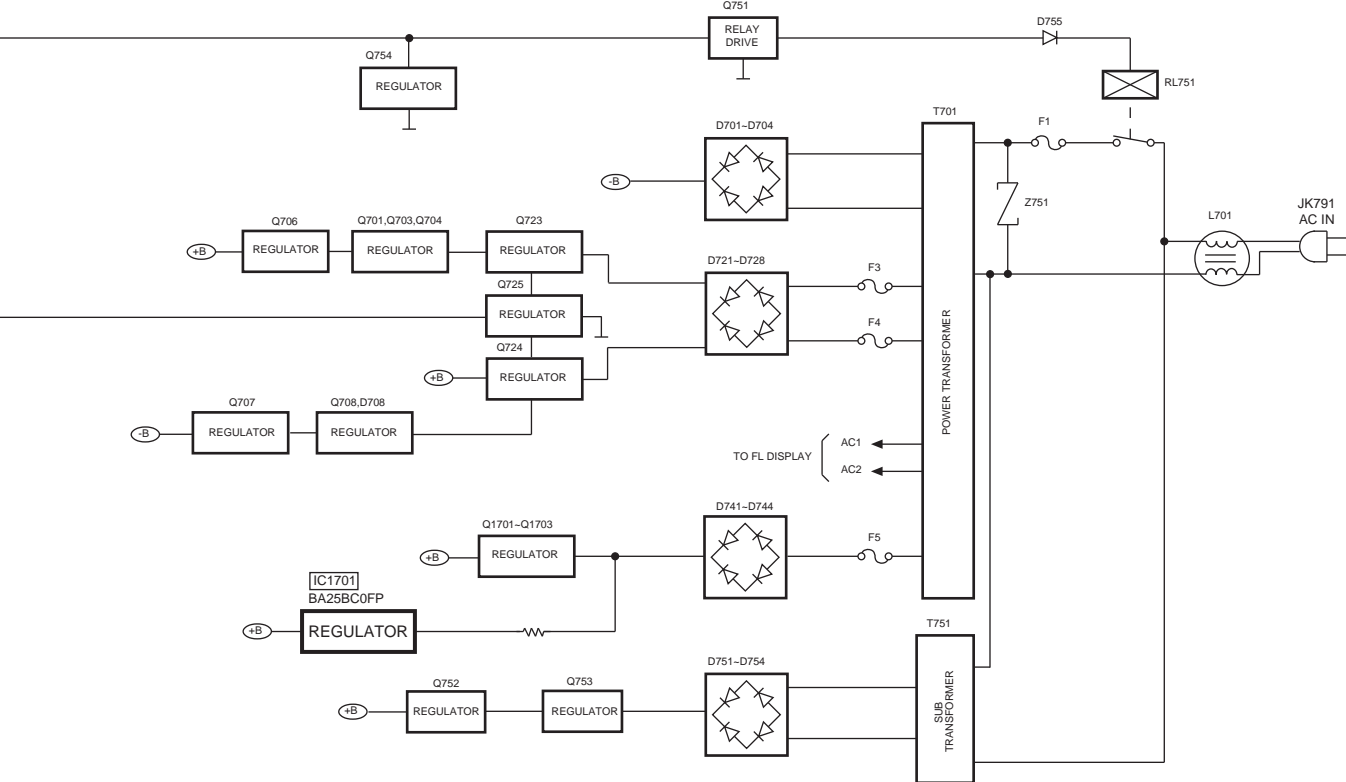

H.P.F

L.P.F

Q652
RELAY CONTROL

Q604
SWITCH

S301

Q903
SWITCH

KEY SWITCH

IC901
C2BBGF000262
MICROCOMPUTER

VR901
(INPUT SELECTOR)

VR902
(VOLUME)

- 53 AF MUTE
- 51 SP A
- 50 SP B
- 52 RELAY
- 49 S/C SP
- AMUTE
- SP A
- SP B
- RLY
- S/C SP

SIGNAL LINES

C2BBGF000262 (80p)
CS49326-CLR (40p)
CS4226-KQG (44p)

RSN313H25-P