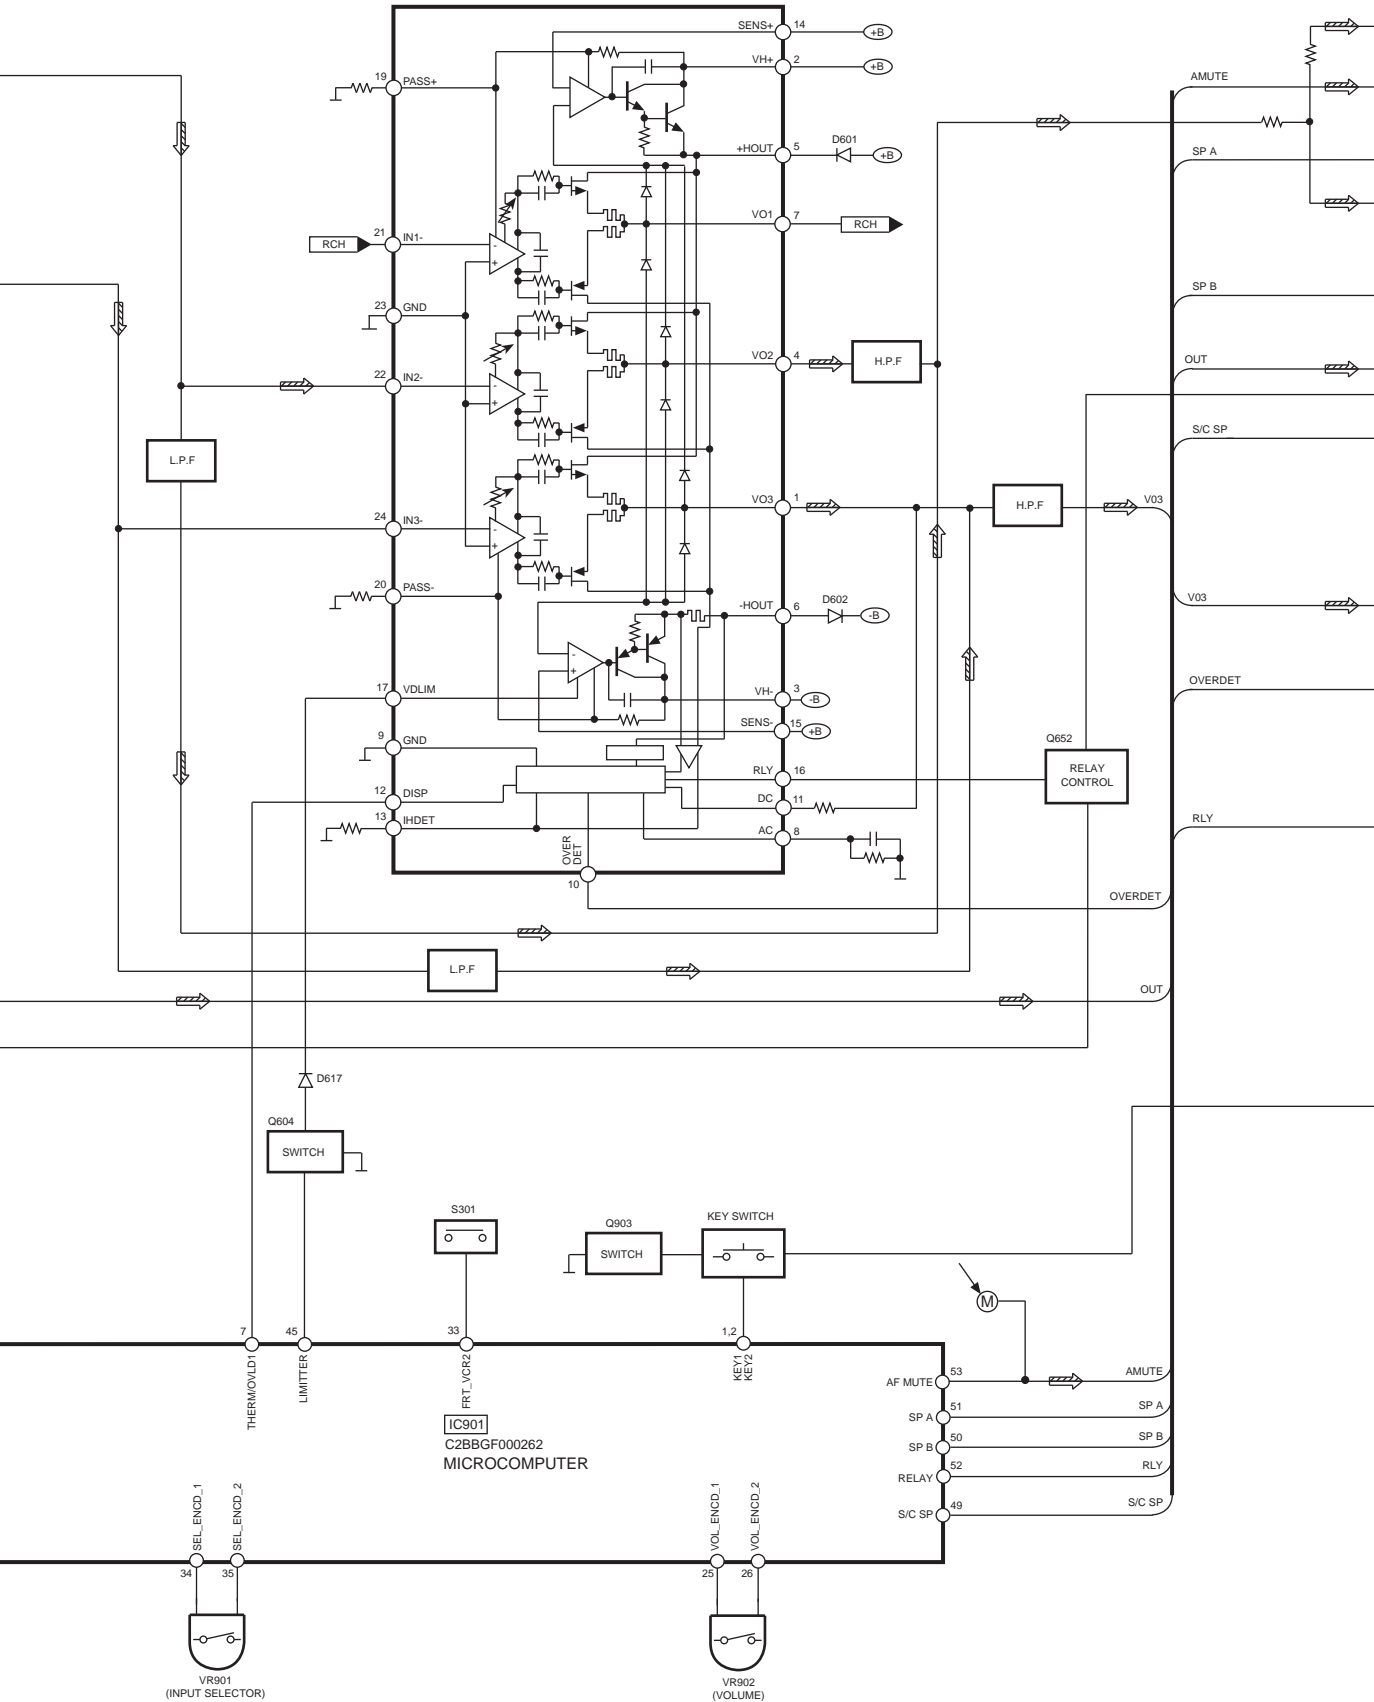

IC601
RSN310R36A-P
POWER AMP HIC

L.P.F

H.P.F

L.P.F

Q652
RELAY CONTROL

Q604
SWITCH

S301

Q903
SWITCH

KEY SWITCH

IC901
C2BBGF000262
MICROCOMPUTER

VR901
(INPUT SELECTOR)

VR902
(VOLUME)

- 53 AF MUTE
- 51 SP A
- 50 SP B
- 52 RELAY
- 49 S/C SP
- AMUTE
- SP A
- SP B
- RLY
- S/C SP