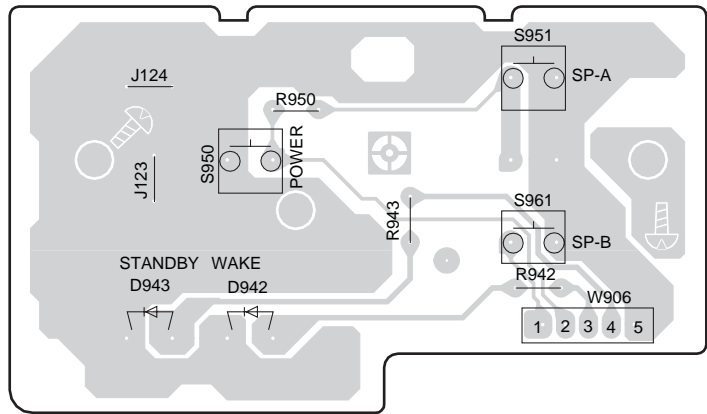

G

1

H SWITCH P.C.B. (REP3104E-S)

2

3

4

5

J HEADPHONE P.C.B. (REP3104E-S)