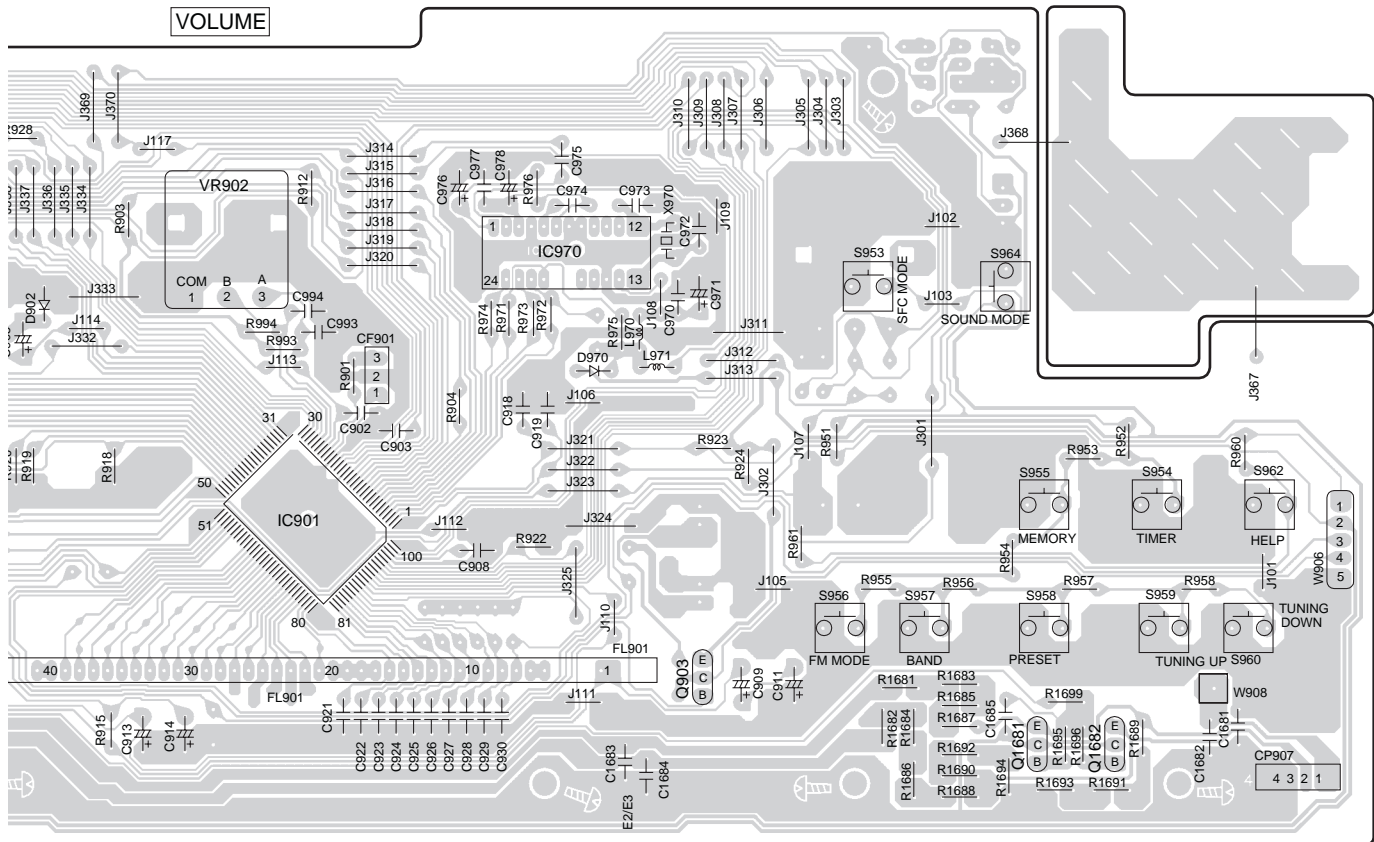

SUB WOOFER

SURROUND
SPEAKERS

CENTER
SPEAKERS

FRONT
SPEAKERS

A B C D E F G

B PANEL P.C.B. (REP3104E-S)

1
2
3
4
5
6
7
8
9

G H I J K L M