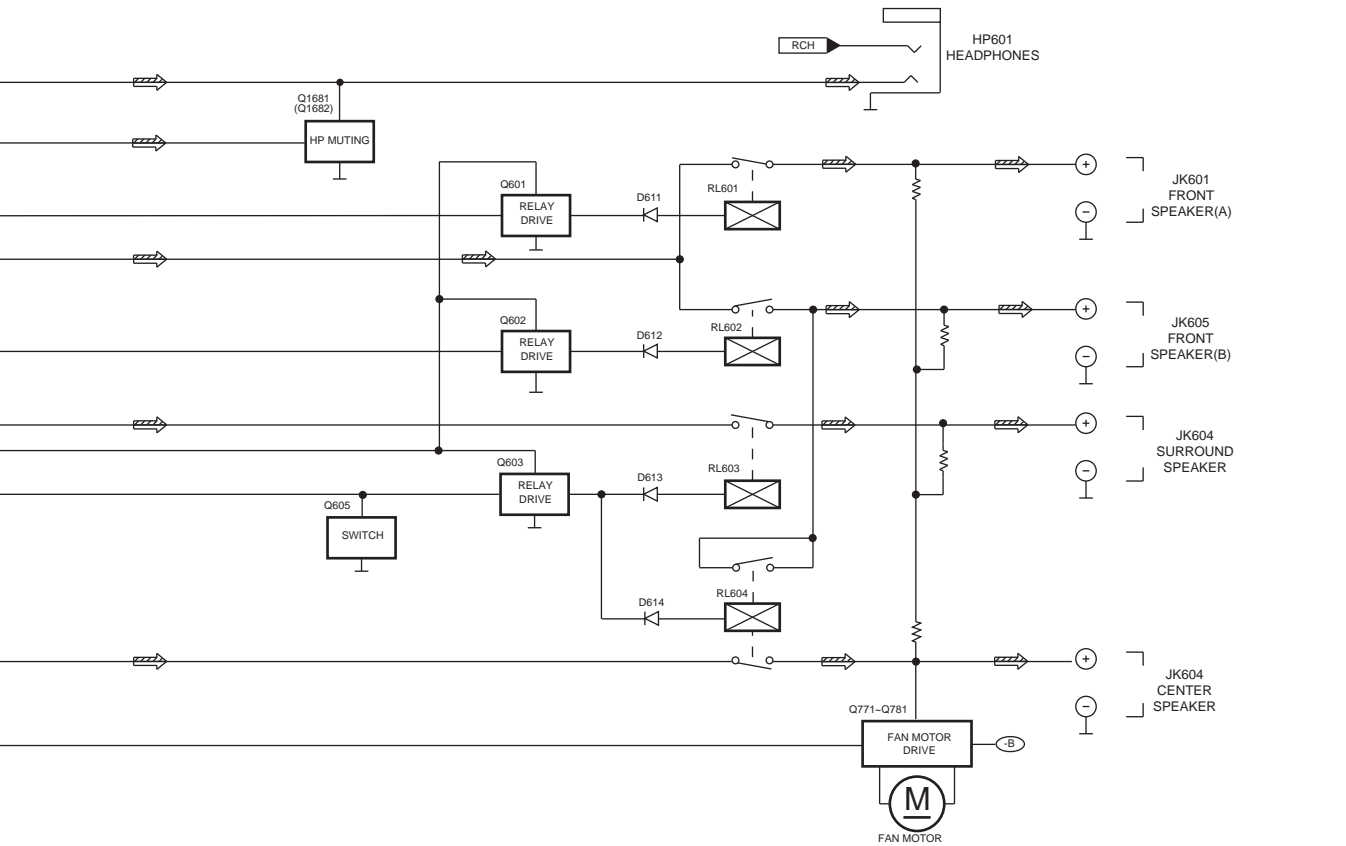

H.P.F

L.P.F

Q652
RELAY CONTROL

Q604
SWITCH

S301

Q903
SWITCH

KEY SWITCH

IC901
C2BBGF000262
MICROCOMPUTER

VR901
(INPUT SELECTOR)

VR902
(VOLUME)

- 53 AF MUTE
- 51 SP A
- 50 SP B
- 52 RELAY
- 49 S/C SP
- AMUTE
- SP A
- SP B
- RLY
- S/C SP

SIGNAL LINES

C2BBGF000262 (80p)
CS49326-CLR (40p)
CS4226-KQG (44p)

RSN313H25-P