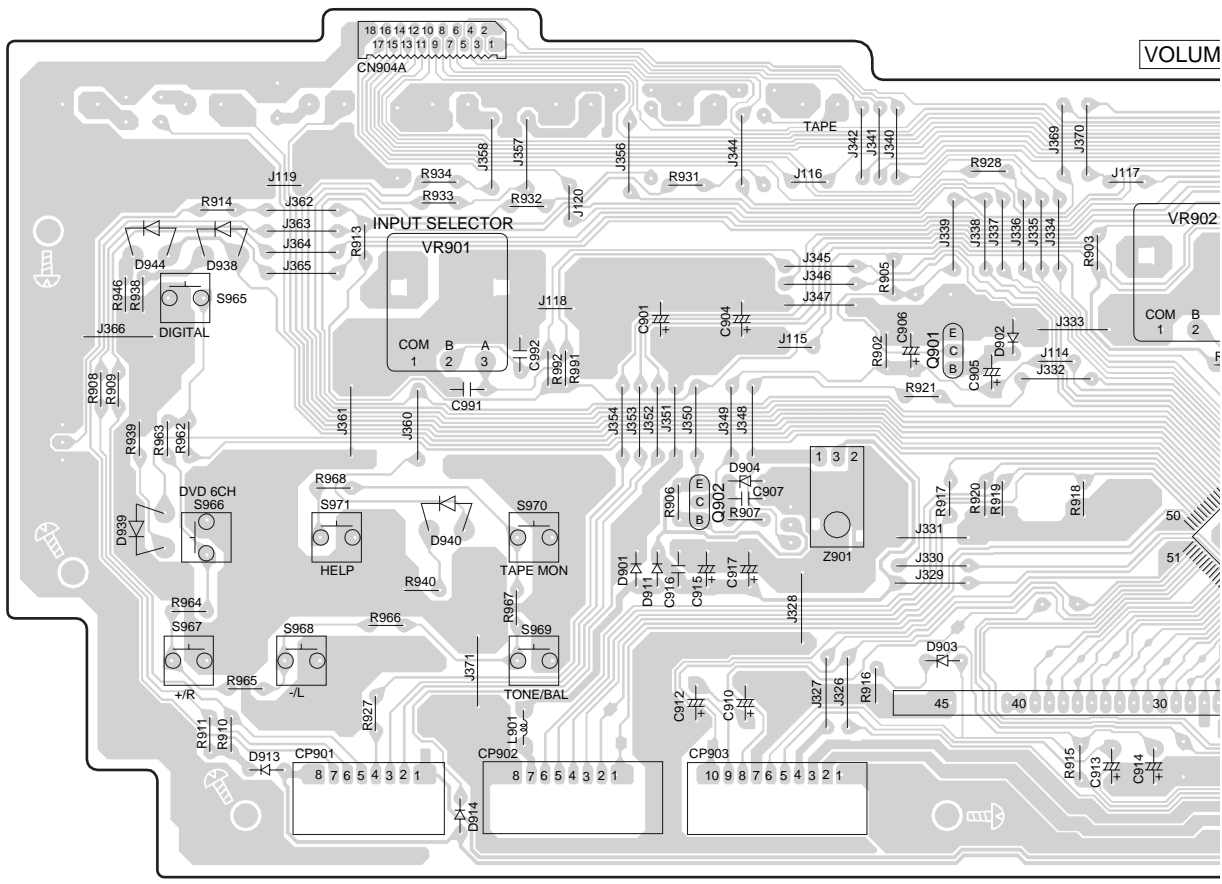

SUB WOOFER

SURROUND
SPEAKERS

CENTER
SPEAKERS

FRONT
SPEAKERS

A B C D E F G

B PANEL P.C.B. (REP3104E-S)

1
2
3
4
5
6
7
8
9

G H I J K L M