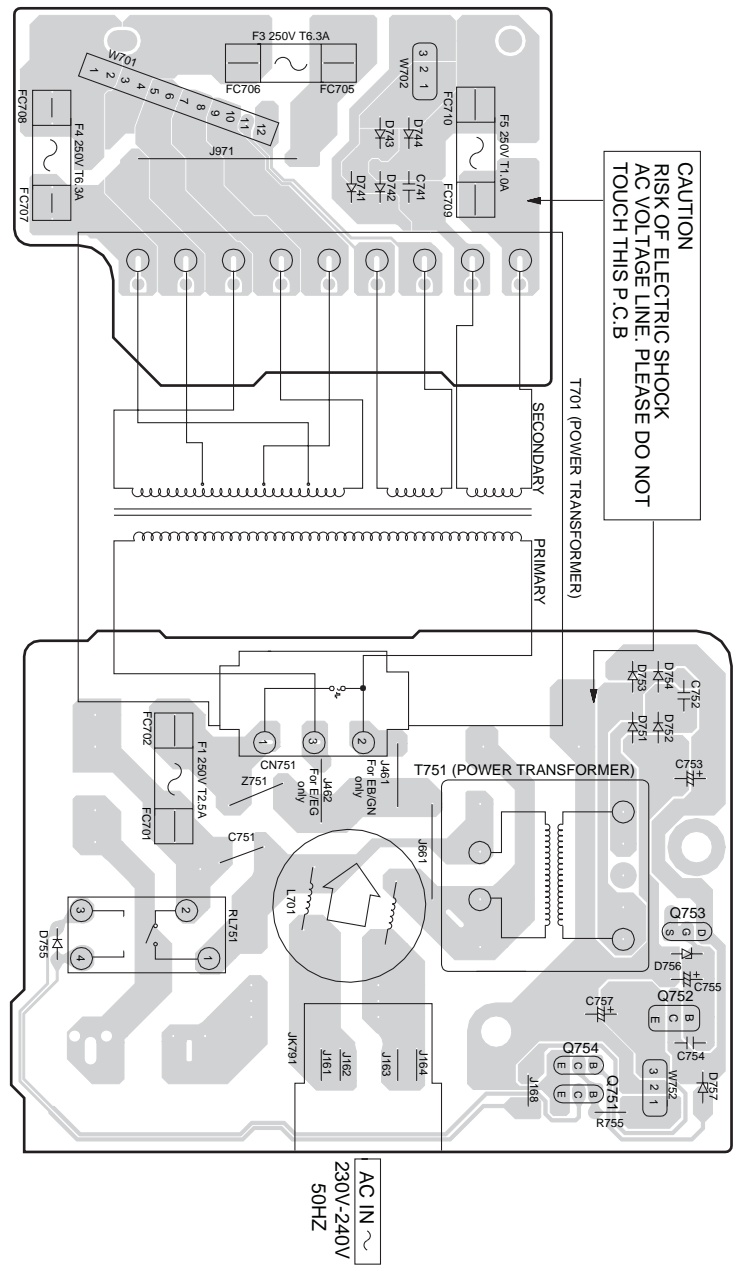

K FRONT SPEAKER A P.C.B. (REP3104E-S)

6

7

8

9

A B C D E F G

1
2
3
4
5
6
7
8
9

M SUB-TRANSFORMER P.C.B. (REP3109C-M...E/EG)
(REP3109D-M...EB)