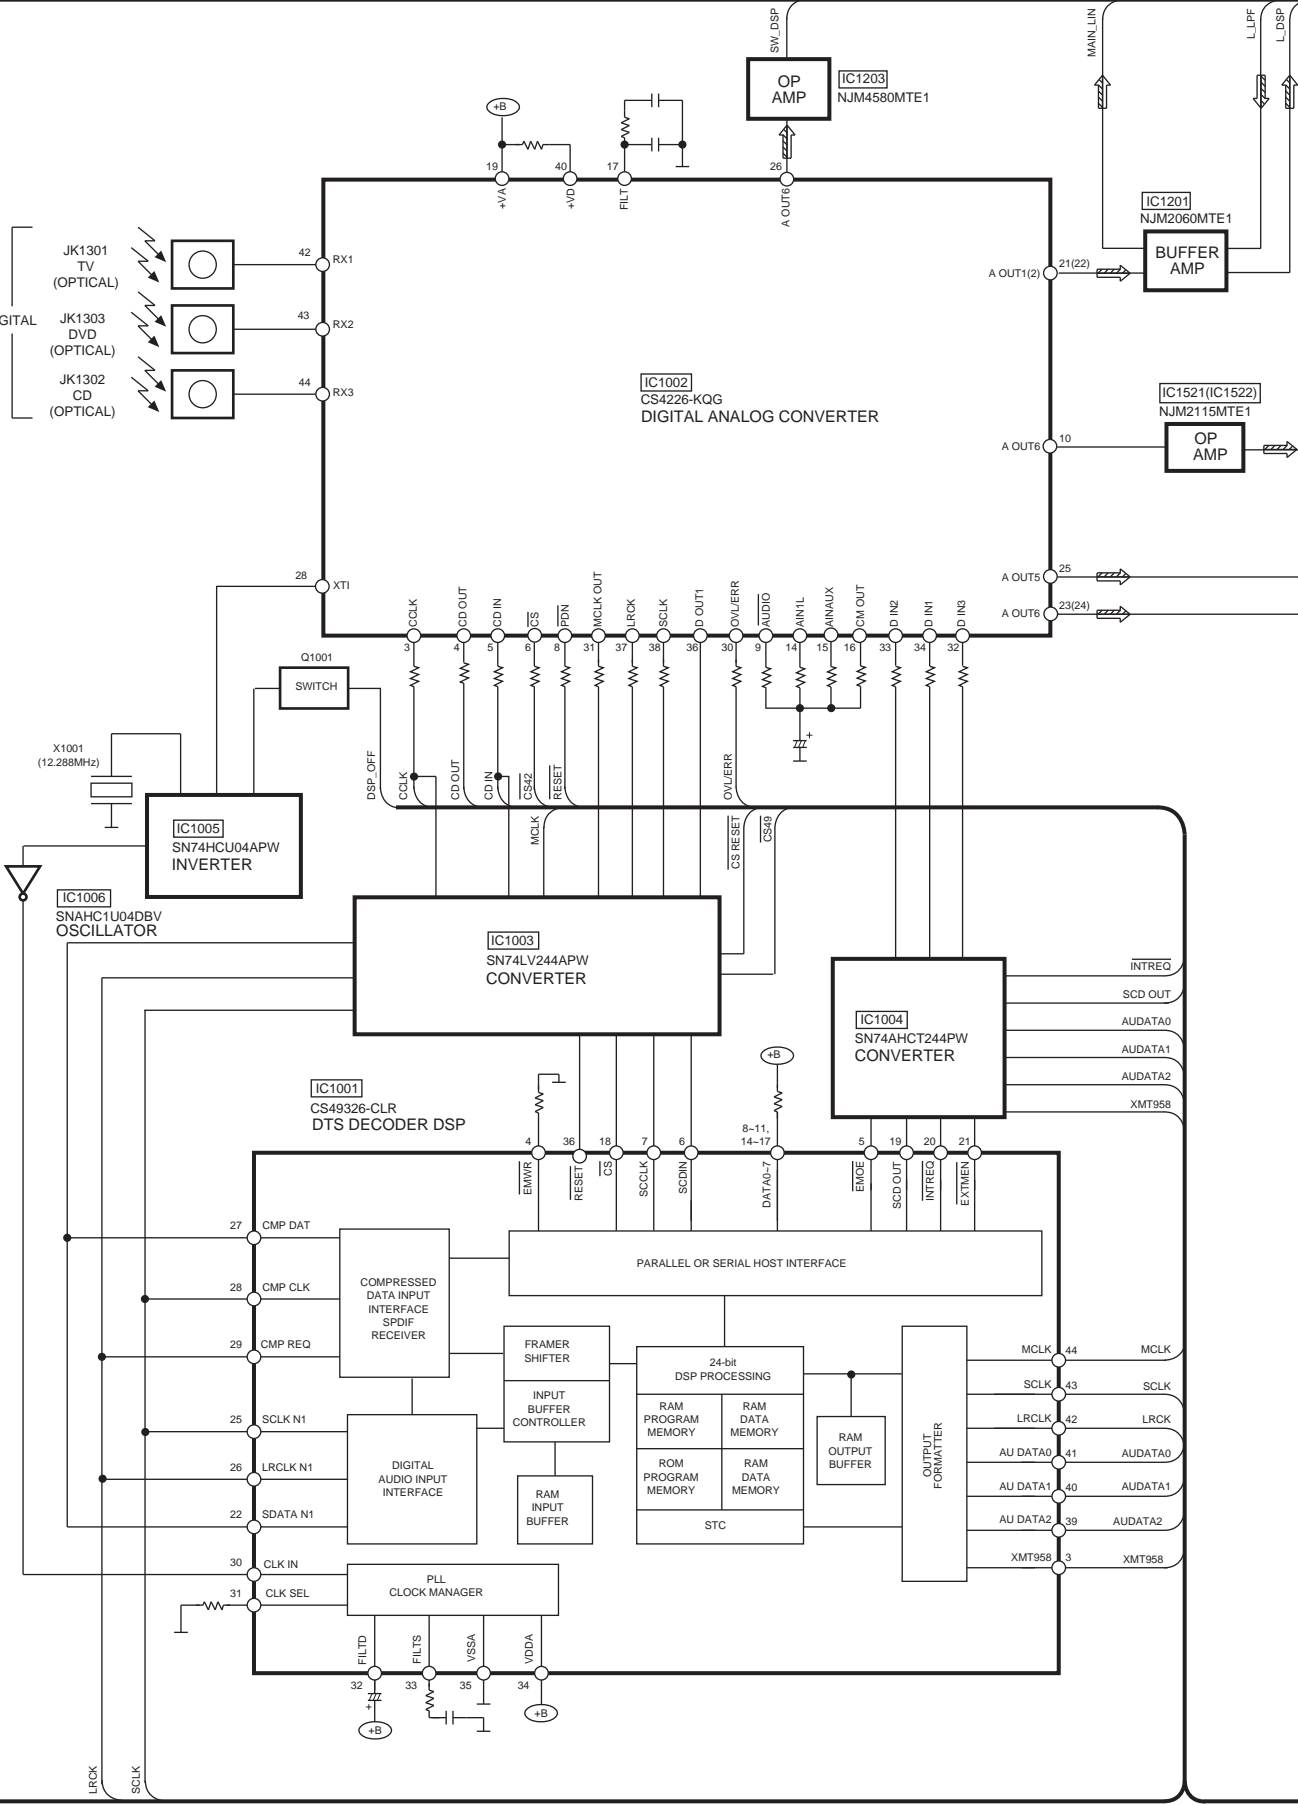

DIGITAL

- JK1301 TV (OPTICAL)
- JK1303 DVD (OPTICAL)
- JK1302 CD (OPTICAL)

IC1005
SN74HCU04PW
INVERTER

IC1006
SNAHC1U04DBV
OSCILLATOR

IC1003
SN74LV244APW
CONVERTER

IC1004
SN74AHCT244PW
CONVERTER

IC1001
CS49326-CLR
DTS DECODER DSP

VR901
(INPUT SELECTOR)

VR902
(VOLUME)

- 53 AF MUTE
- 51 SP A
- 50 SP B
- 52 RELAY
- 49 S/C SP
- AMUTE
- SP A
- SP B
- RLY
- S/C SP

SIGNAL LINES

C2BBGF000262 (80p)
CS49326-CLR (40p)
CS4226-KQG (44p)

RSN313H25-P