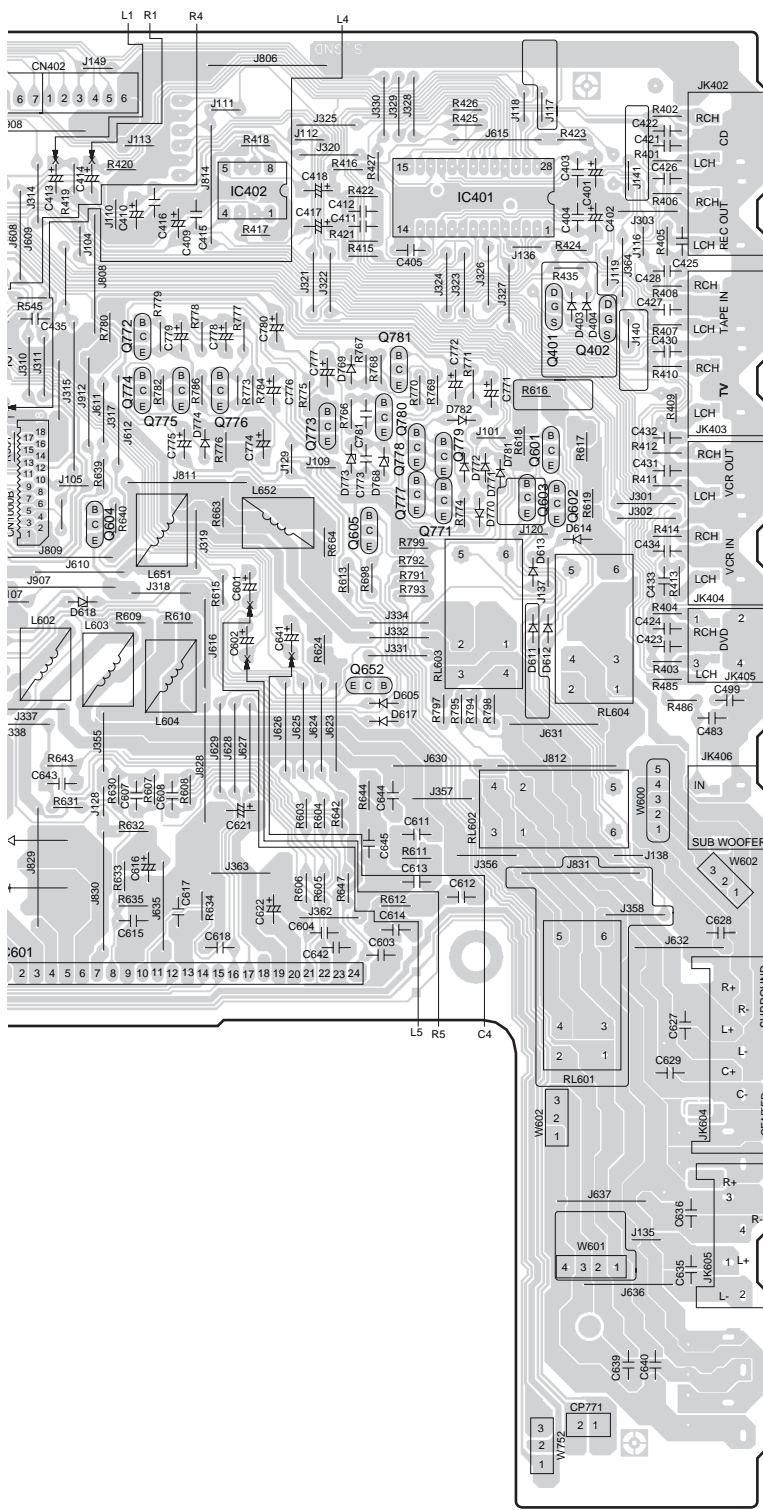

G

H

I

J

K

L

M

CD

TAPE

TV

VCR

DVD

SUB WOOFER

SURROUND
SPEAKERS

CENTER
SPEAKERS

FRONT
SPEAKERS